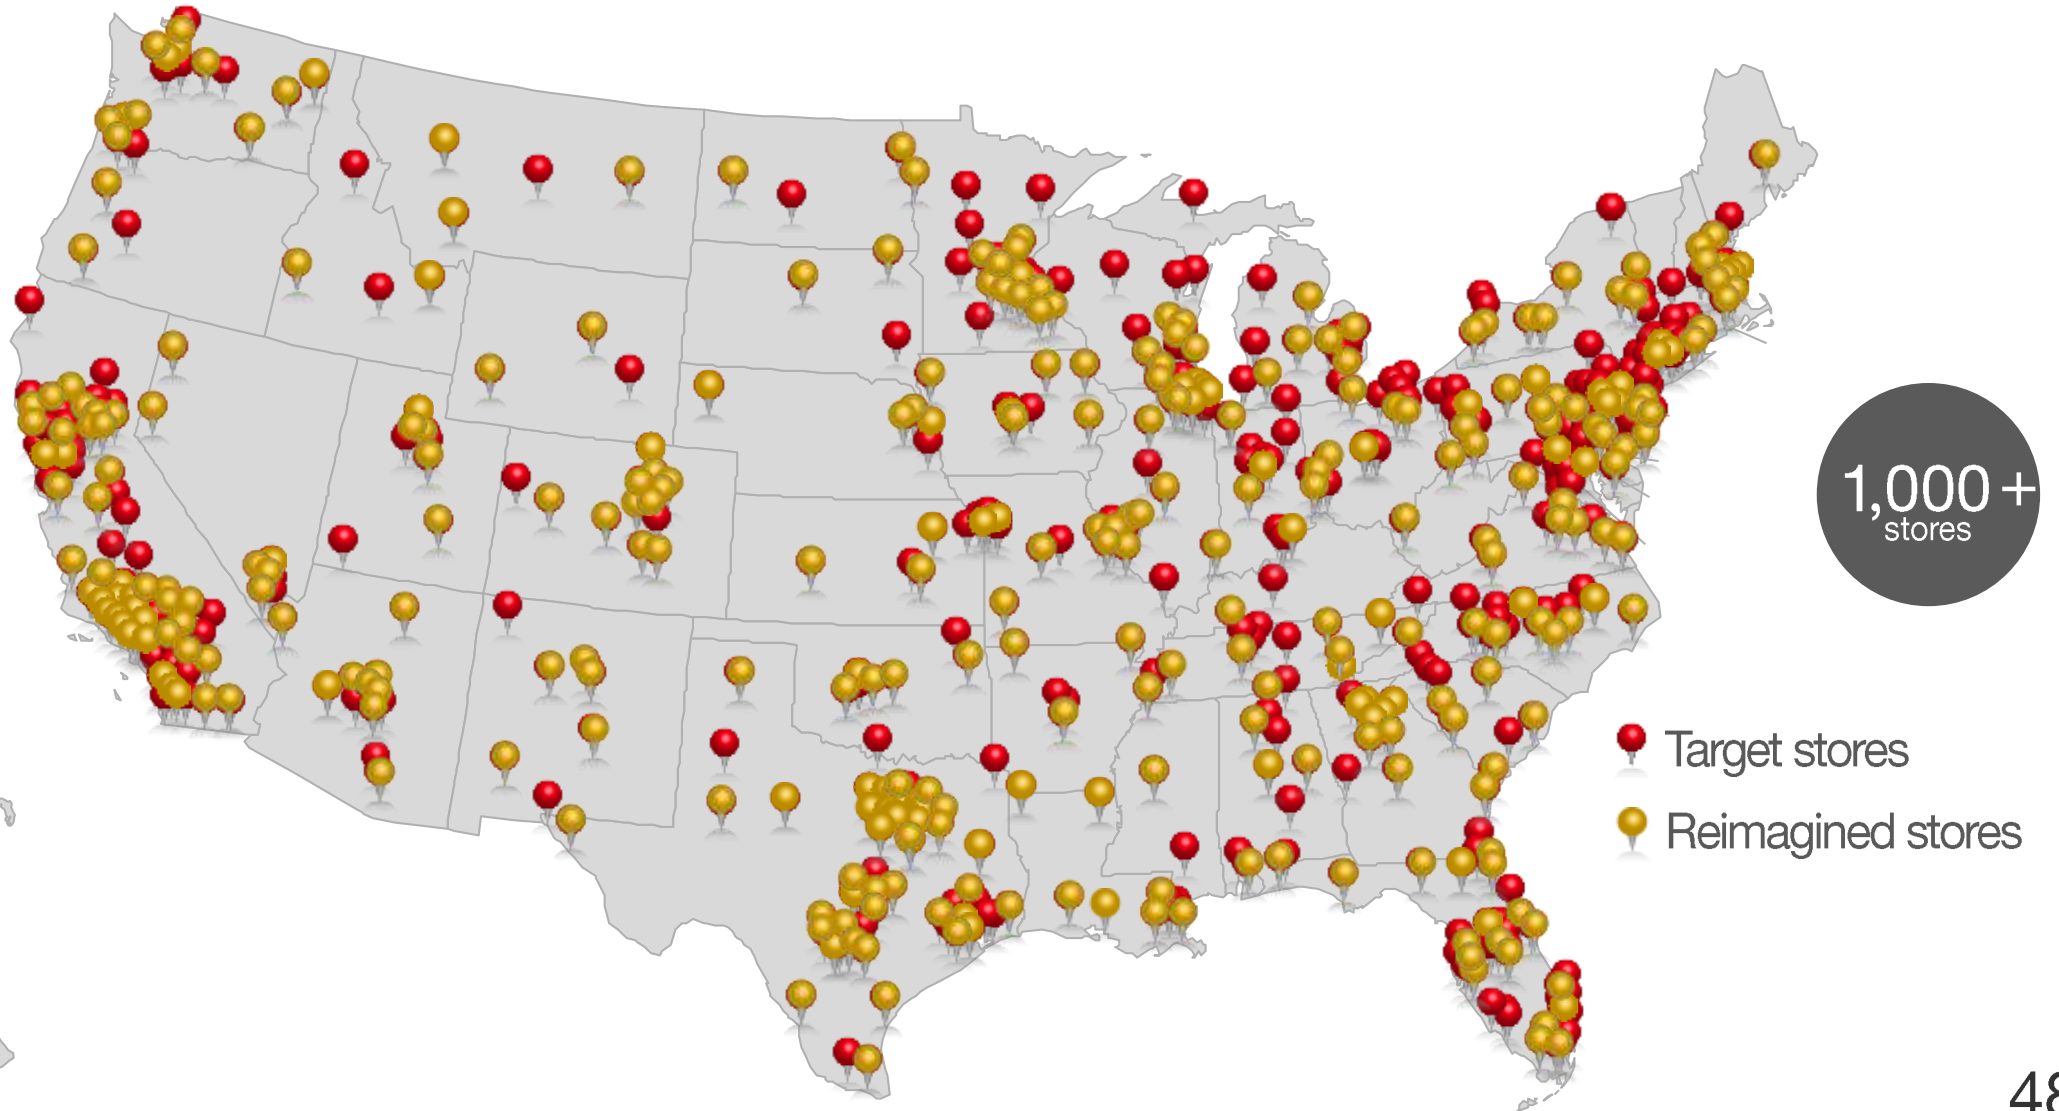

Reimagining Stores

*representative sites only