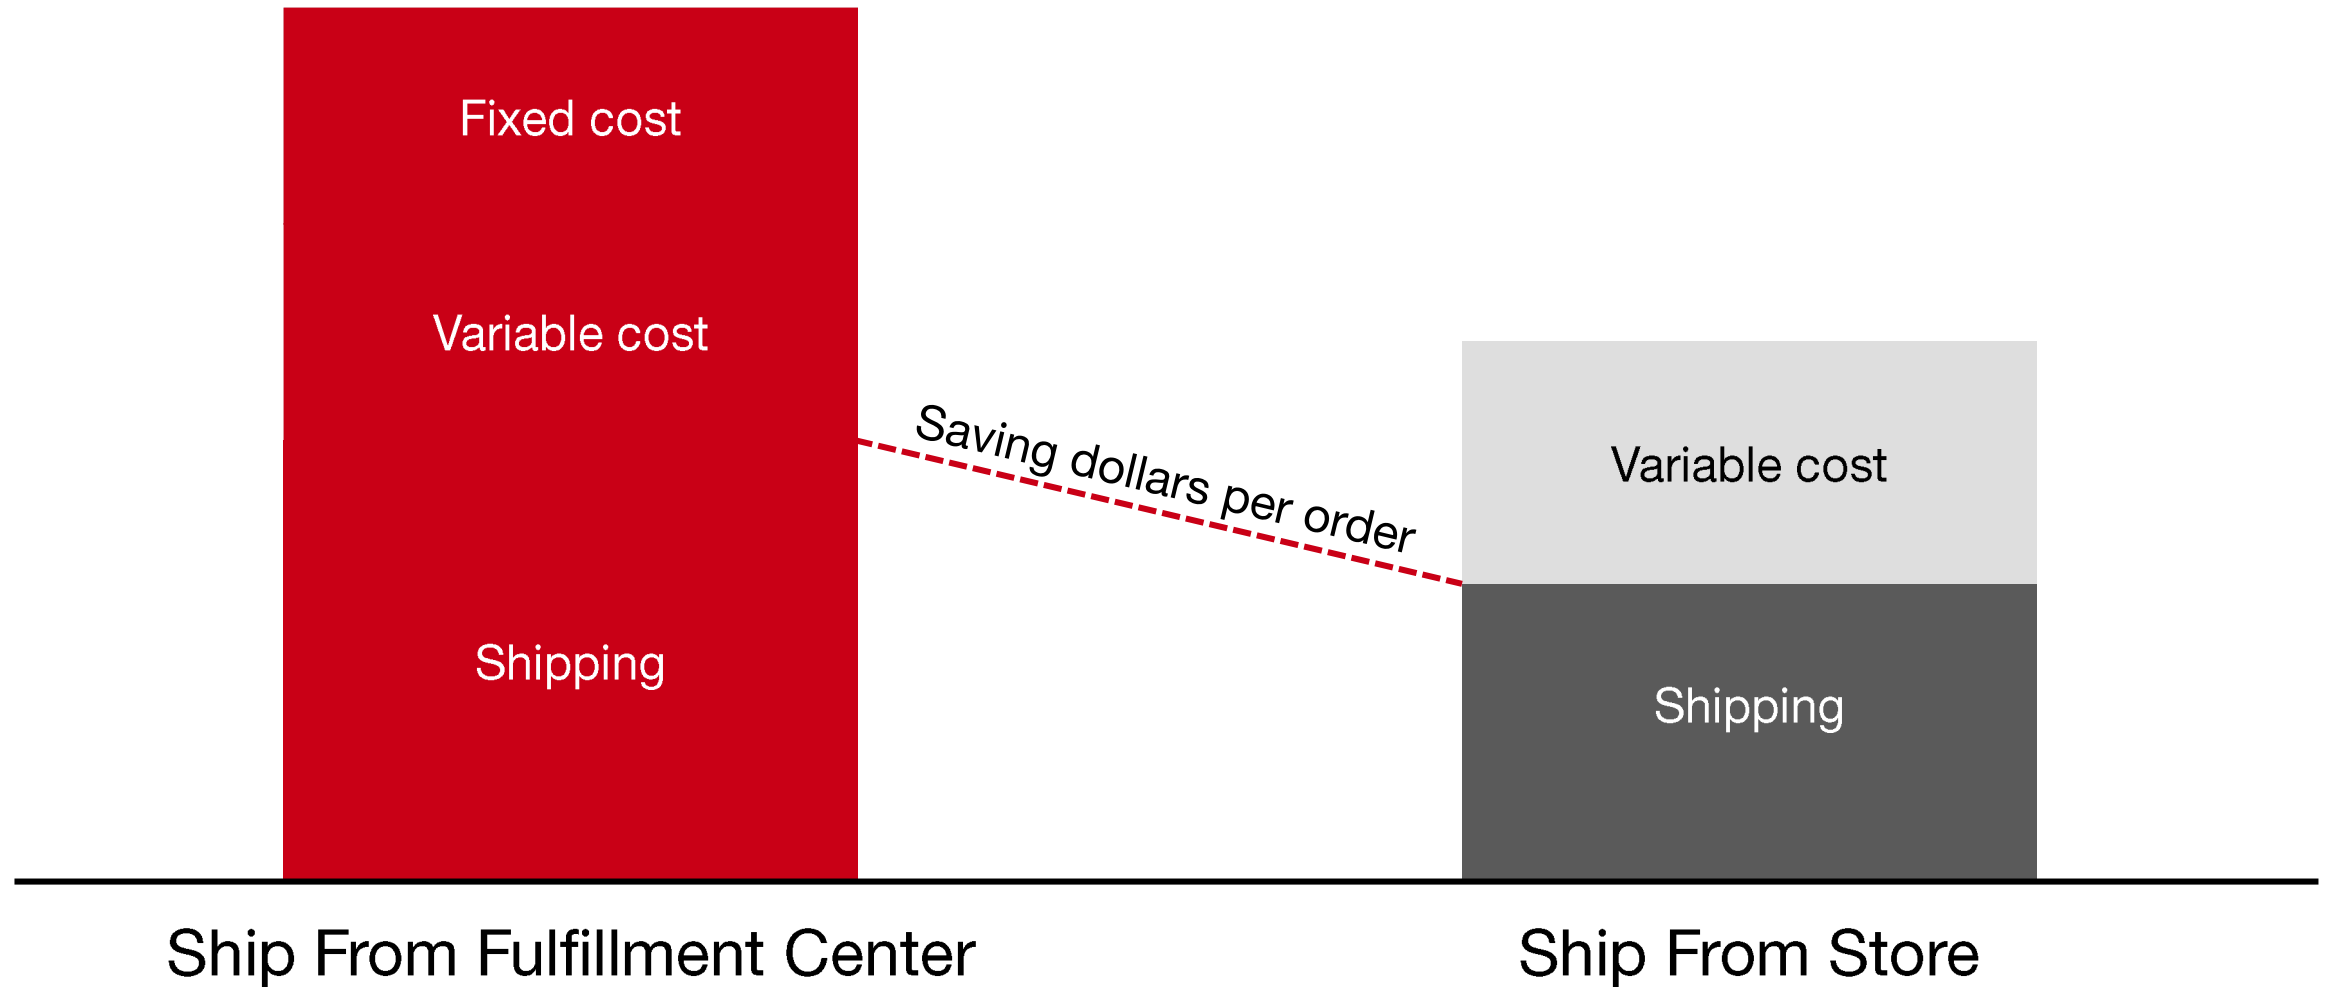

# Fulfillment Network

new  
& only  
at  
Target  
←←

Goodfellow  
& Co  
Where style & fit are always  
in good company.

Novelty Vee Tee  
just 2 for  
\$18

Shipping from a store is the best way  
**to lower the total cost  
of digital fulfillment**

# Total Cost of Fulfillment

**Shipping from stores  
is faster and costs less**

The key is to send the stores  
**the right product at the right time**