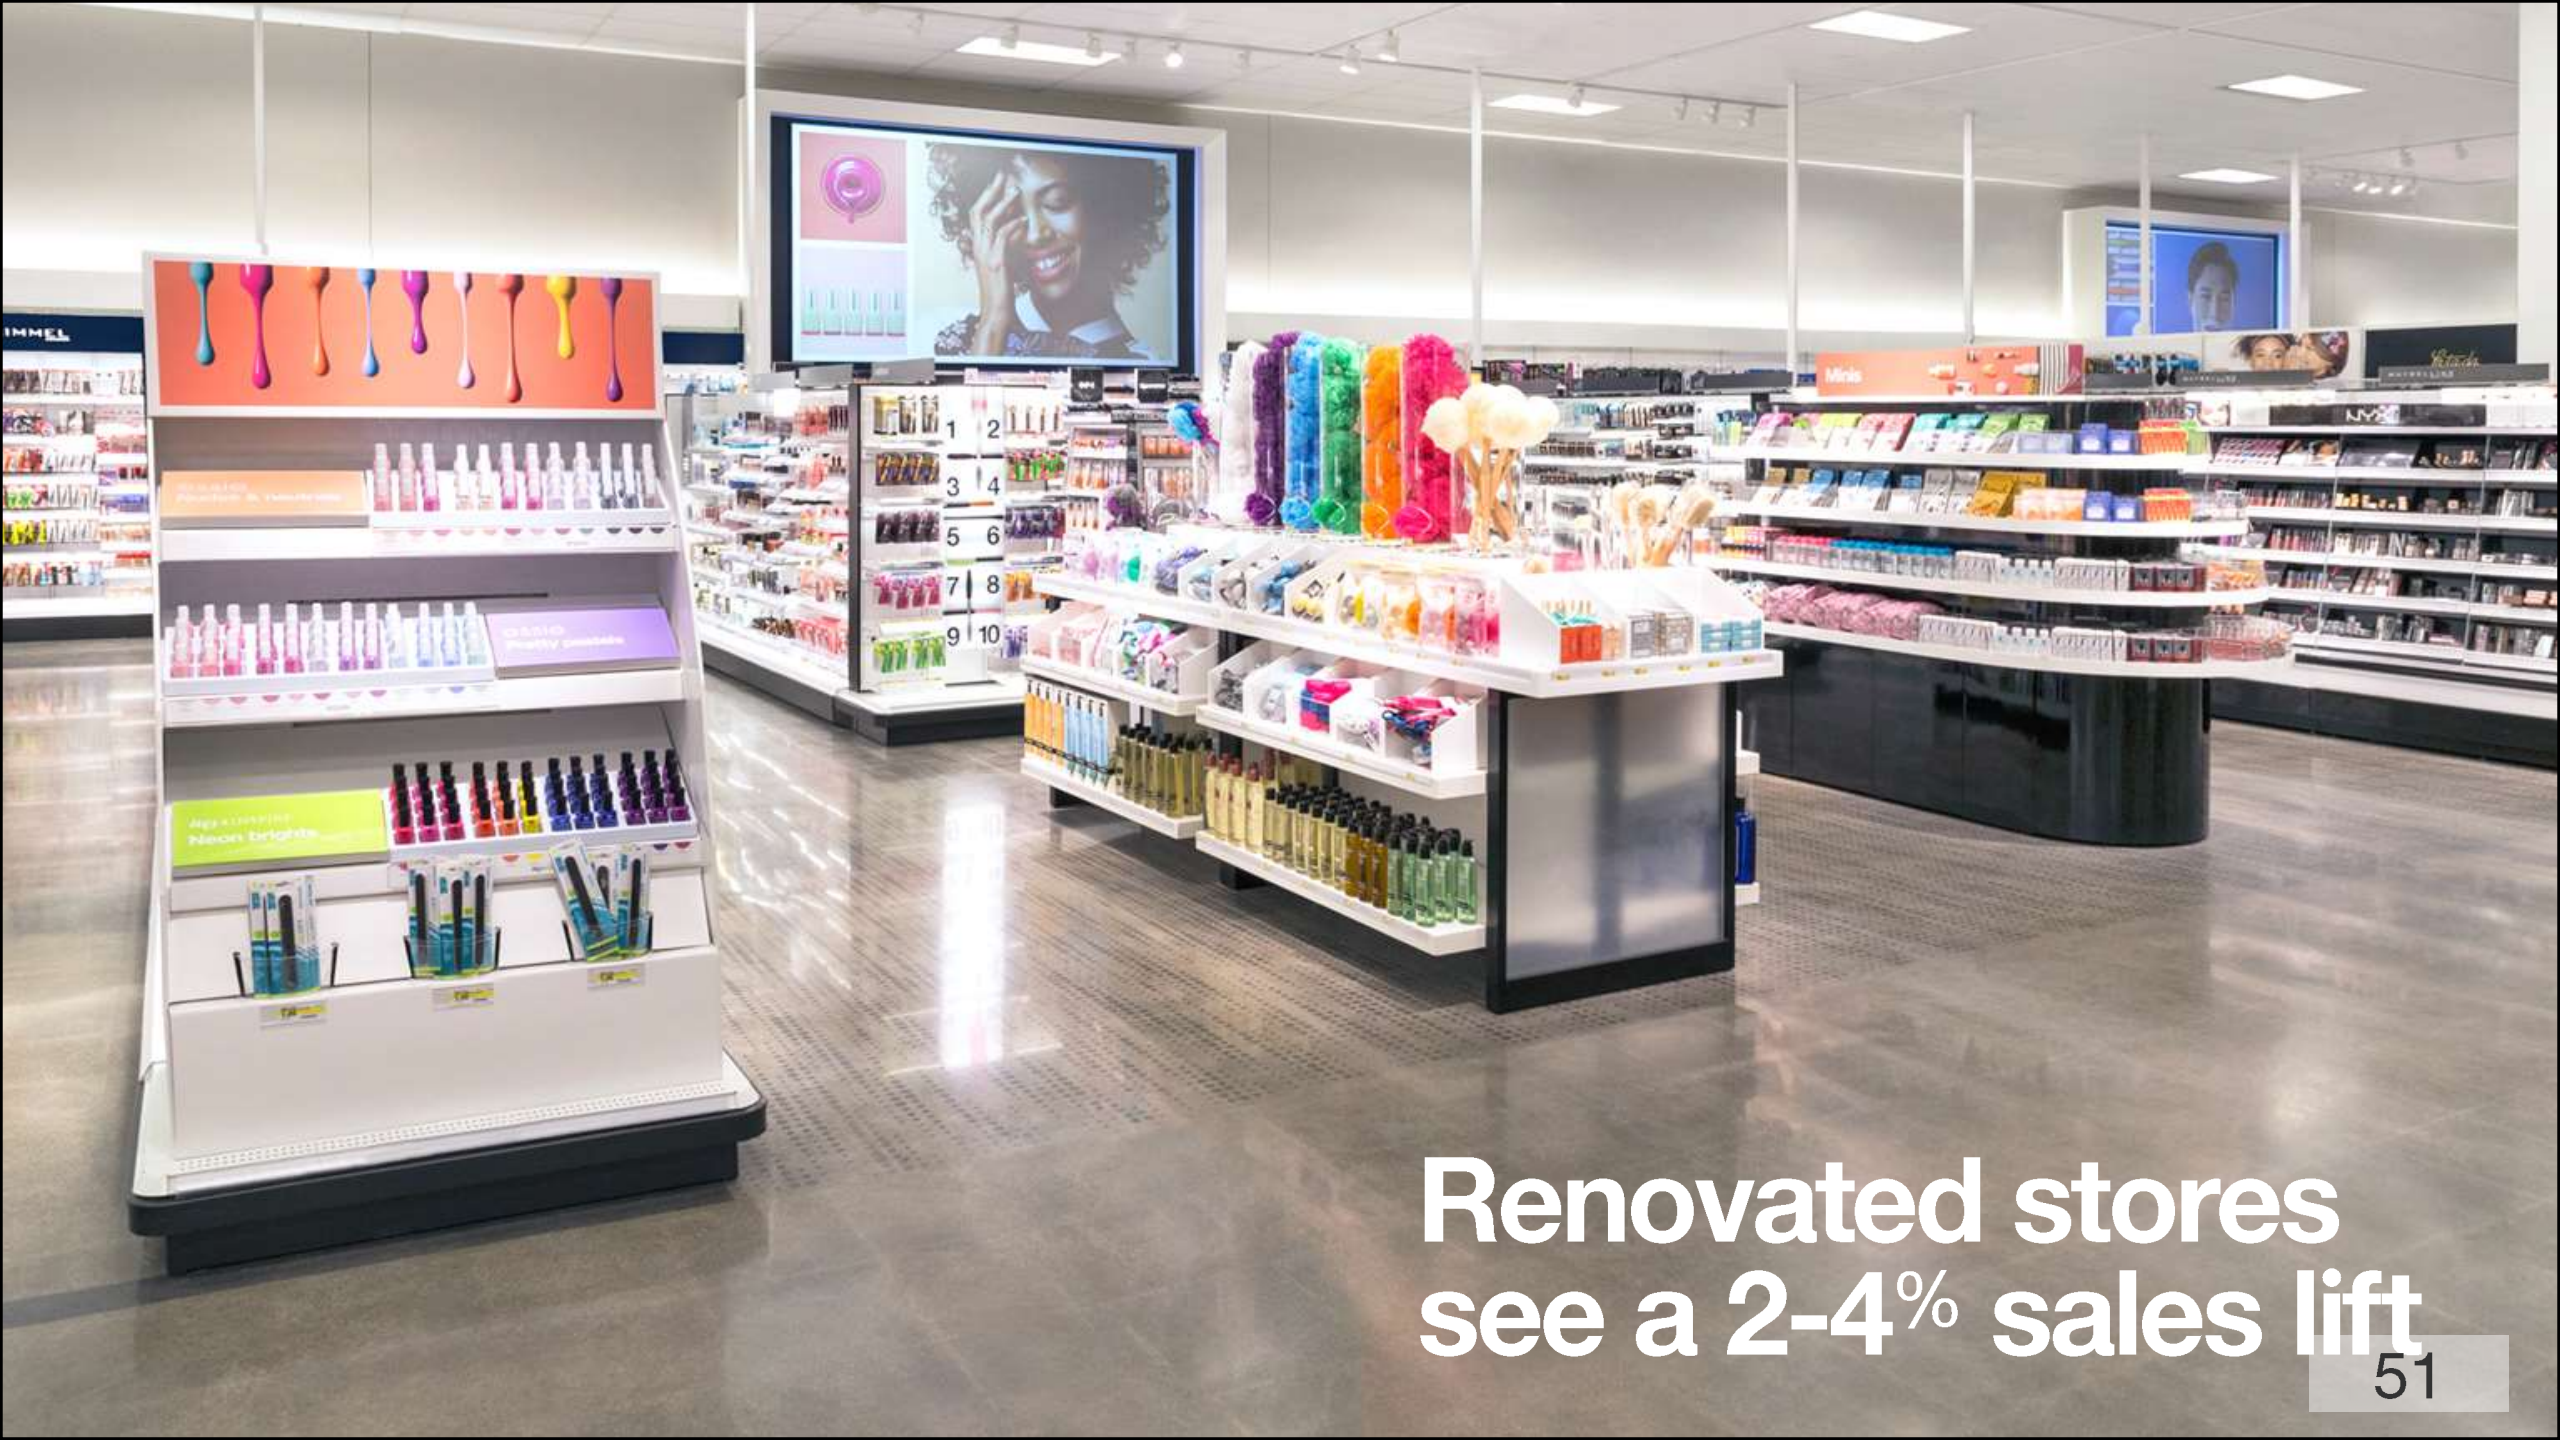

KEURIG HOT 2.0 K425

**Renovated stores  
see a 2-4% sales lift**

Aug 28

Loving the layout of my “new” #target

This @target is beautiful!!!!

Dec 28

Aug 28

Great, now I’ll be spending even more money @Target! 😊