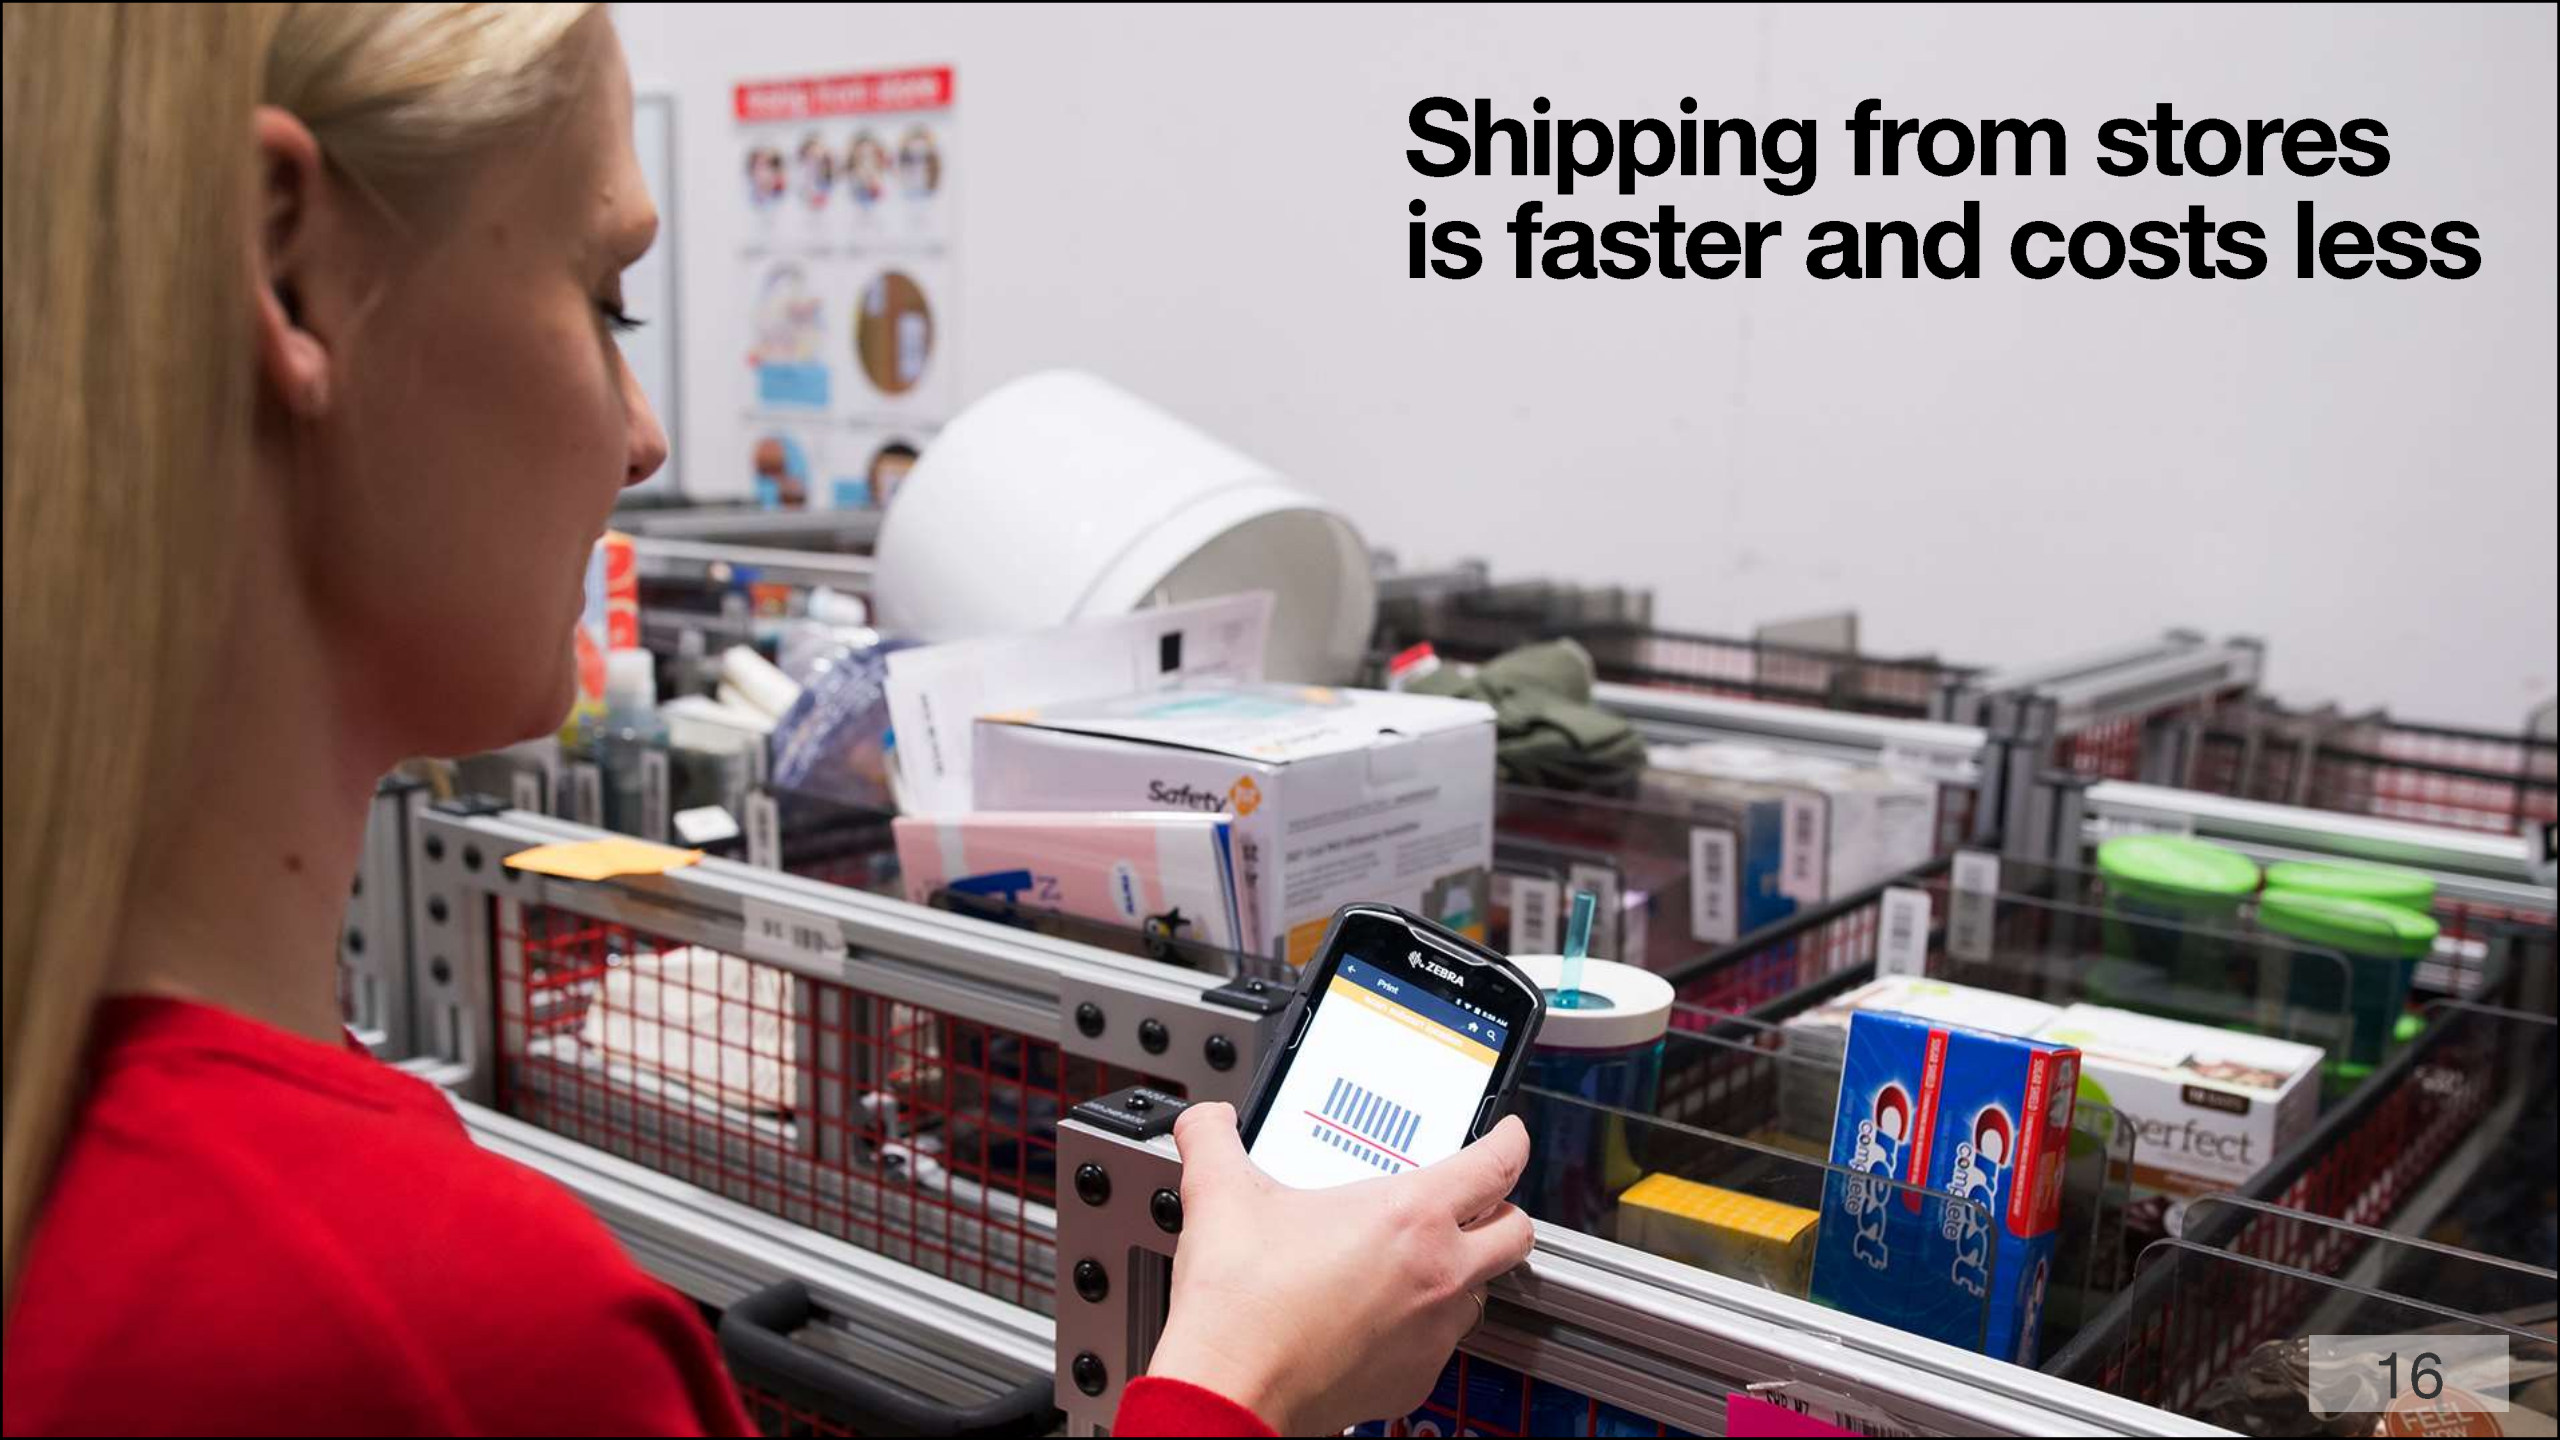

**Shipping from stores
is faster and costs less**